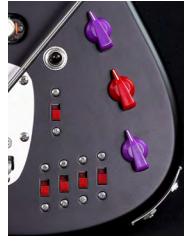

BLACK MATTE