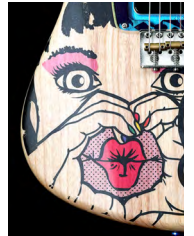

ARTIST
EDITION