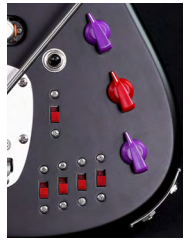

BLACK MATTE