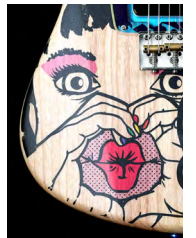

ARTIST
EDITION